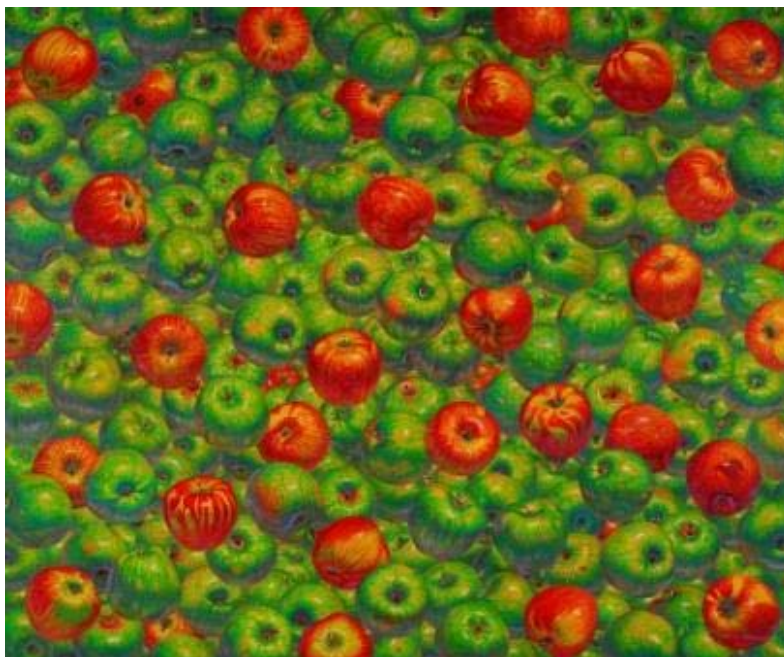

**ANNEX B** (Selected images)

A Room of Darkness, Her Shadow, and My Eye (2006)  
Plaster  
110cm x 70cm x 50cm

Baet Yoke Kuan  
Dilation  
2008  
Stainless steel & copper  
32 x 20 x 16cm

Lim Kim Hai  
Harmony & Peace  
2008  
Oil on canvas  
122 x 147 cm